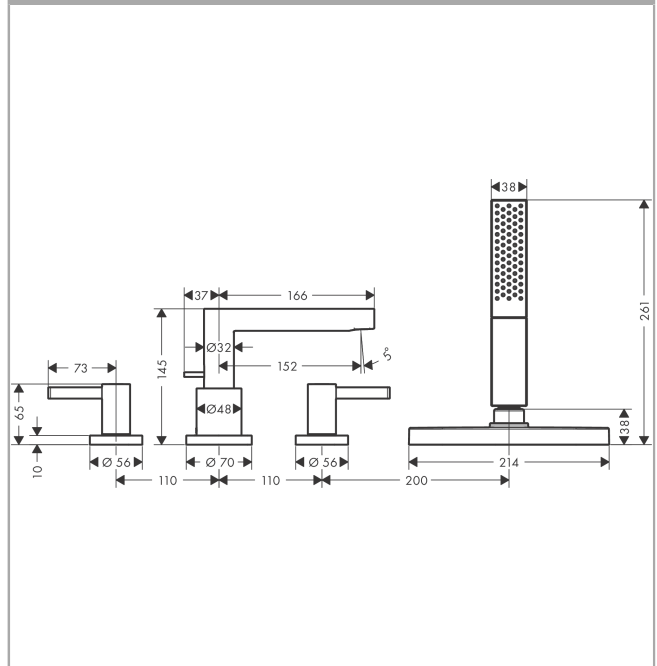

Scale drawing