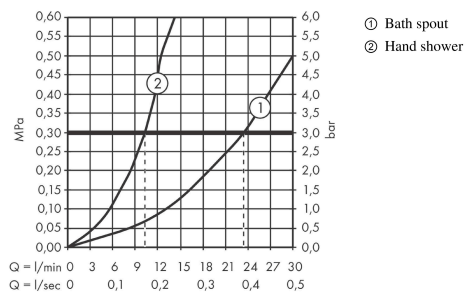

Finoris
4-hole rim mounted bath mixer with sBox
 Surfaces: **Chrome** Article Number: **76444000**

Description

product features

- consists of: 4-hole rim mounted bath mixer, hand shower, shower holder, shower hose, hose box
- 2 functions
- projection 152 mm
- connection type: basic set
- spray type mixer: normal spray
- spray type hand shower: PowderRain
- maximum pull-out length of hand shower: 1.45 m
- sBox for quiet, smooth and protected hose guidance
- maximum flow rate at 3 bar: 23,5 l/min
- flow rate for bath spout at 3 bar: 23,5 l/min
- flow rate of hand shower at 3 bar: 10,2 l/min
- min. operating pressure: 1 bar
- max. operating pressure: 10 bar
- ceramic valves hot/ cold 90°
- non-return valve
- connection dimension: DN15

Technology

Design awards

reddot winner 2021

Product image

Scale drawing

Finoris
4-hole rim mounted bath mixer with sBox
 Surfaces: **Chrome** Article Number: **76444000**

Flowchart

Finoris
4-hole rim mounted bath mixer with sBox
 Surfaces: **Chrome** Article Number: **76444000**