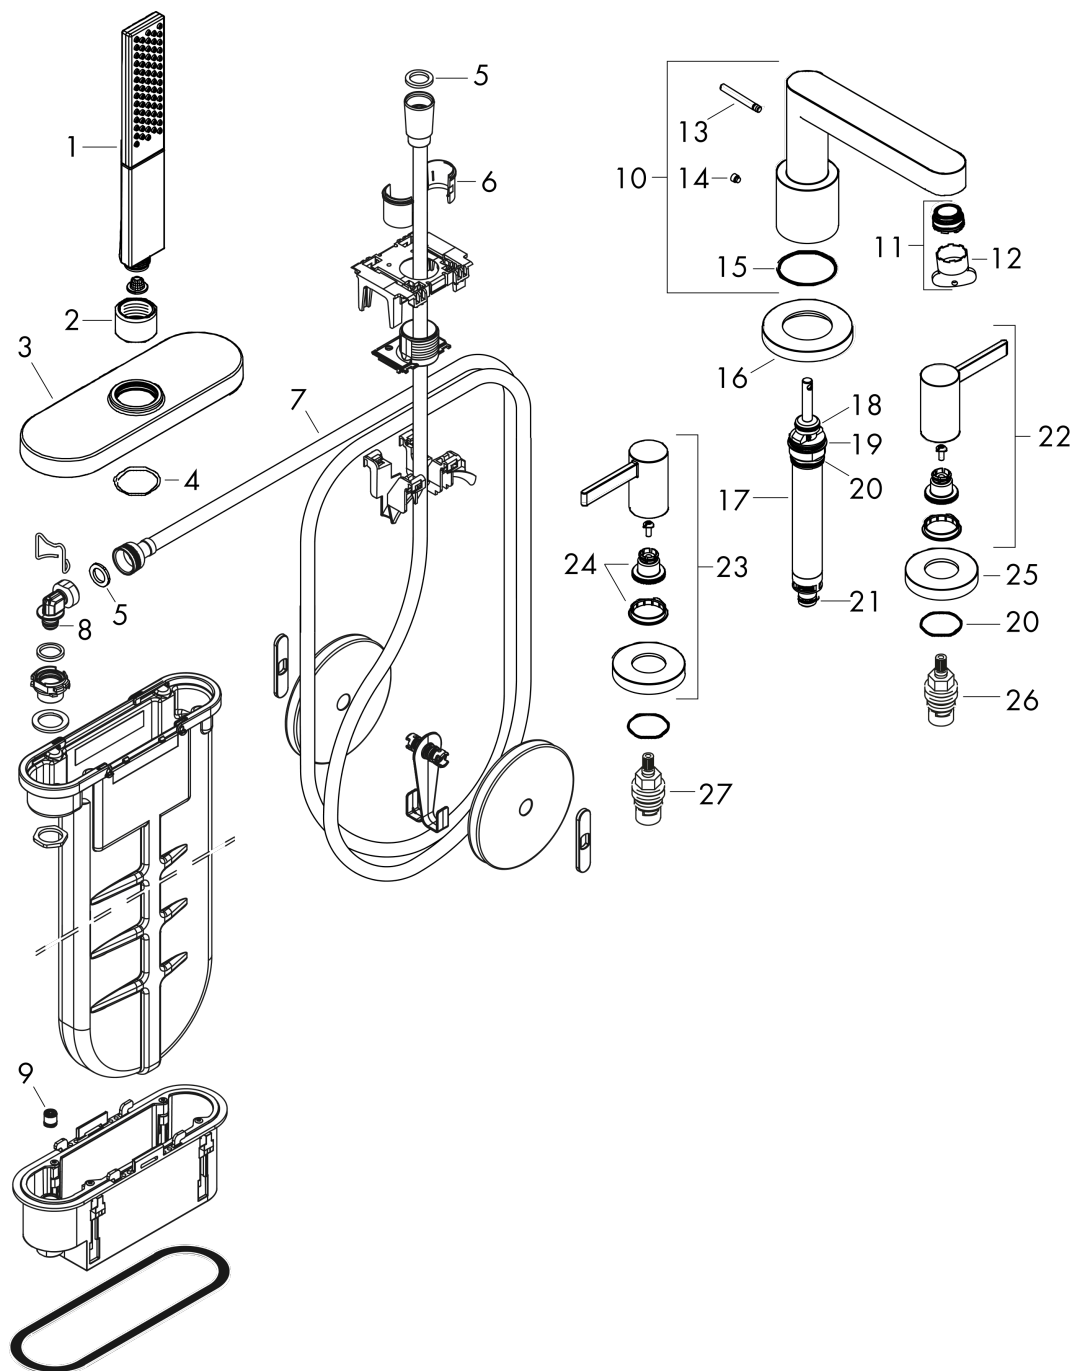

Finoris
4-hole rim mounted bath mixer with sBox
 Surfaces: **Chrome** Article Number: **76444000**

Description

product features

- consists of: 4-hole rim mounted bath mixer, hand shower, shower holder, shower hose, hose box
- 2 functions
- projection 152 mm
- connection type: basic set
- spray type mixer: normal spray
- spray type hand shower: PowderRain
- maximum pull-out length of hand shower: 1.45 m
- sBox for quiet, smooth and protected hose guidance
- maximum flow rate at 3 bar: 23,5 l/min
- flow rate for bath spout at 3 bar: 23,5 l/min
- flow rate of hand shower at 3 bar: 10,2 l/min
- min. operating pressure: 1 bar
- max. operating pressure: 10 bar
- ceramic valves hot/ cold 90°
- non-return valve
- connection dimension: DN15

Exploded Drawing

Year of production: >06/21

Finoris

4-hole rim mounted bath mixer with sBox

Surfaces: **Chrome** Article Number: **76444000**

Spare part list

Year of production: >06/21

Pos.	Description	Article Number	Price	PU
1	handshower	26866000	-	1
2	nut	97584000	-	1
3	escutcheon	93505000	-	1
4	O-Ring 32x2	98193000	-	1
5	seal	98058000	-	1
6	insert for shower holder	96942000	-	1
7	shower hose	93506000	-	1
8	O-ring 9x2	98119000	-	1
9	non return valve DW 10	96456000	-	1
10	spout cpl.	93977000	-	1
11	aerator M24x1 (30 l/min)	98998000	-	1
12	special tool	95158000	-	1
13	diverter knob	98707000	-	1
14	hollow set screw M6x6	97660000	-	1
15	O-ring 41x1,5	98168000	-	1
16	escutcheon for spout	93978000	-	1
17	selector assy	93589000	-	1
18	O-Ring 14x2,5	98189000	-	1
19	O-Ring 23x2,5	98183000	-	1
20	O-Ring 22x2	98185000	-	1
21	O-ring 9x2,5	98217000	-	1
22	handle for cold water	93980000	-	1
23	handle for hot water	93979000	-	1
24	handle fixing set	94184000	-	1
25	escutcheon for handle	93976000	-	1
26	shut off unit left closing	94008000	-	1
27	shut off unit right closing	94009000	-	1
a	-	13440180	-	1